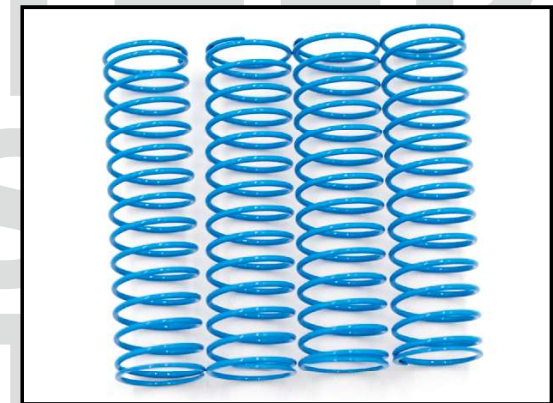

71002800
Super soft shock spring 44mm (4)