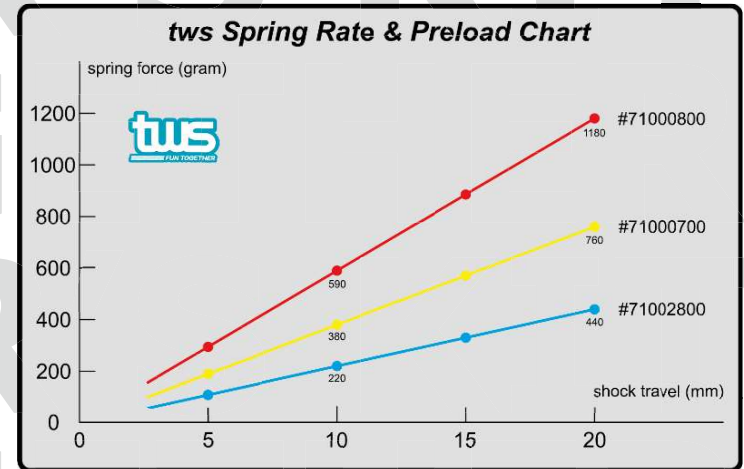

**76000200**  
Brushed motor 540 5S-13T

Motor Type : 540 Size, Brushed  
Turns : 13T  
Rotor : 5-Slot  
Dimensions : 54.5mm X Ø36mm  
Weight : 160g  
Motor Shaft : Ø3.16mm  
Cells : 2-3S LiPo / 6-9 Cell NiMH  
KV Rating : 2250KV  
(16650RPM@2S / 25000RPM@3S)  
NOTICE :  
Procedures, which if not properly followed,  
create a possibility of physical property damage  
and a little or no possibility of injury.