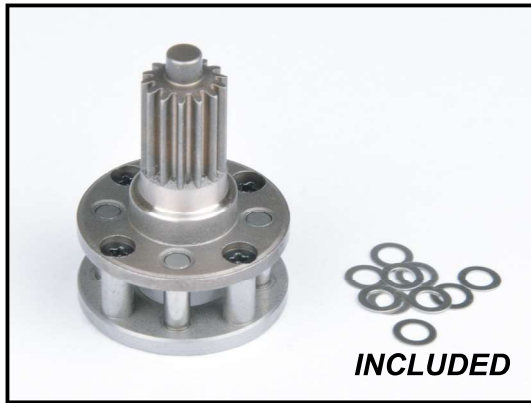

Age Recommendation:

Not for Children under 14 years

This is not a toy

※Specifications are subject to change without notice.

14+

CTS
CHASSIS

@twsrc.official @twsrcofficial @twsrcofficial

TWS Model Co., Ltd.
tws-rc.com

MADE IN TAIWAN

73000100
Planetary gear (carrier)