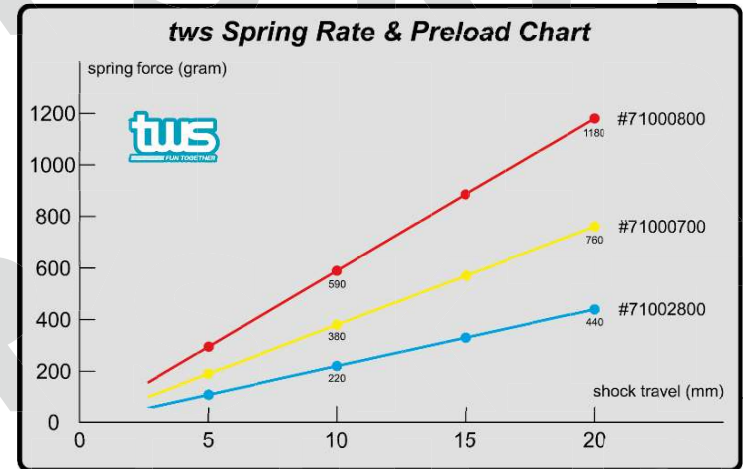

70200500BK
52X31-3 type B Rims (black) (4)

70200200
tws Sticker (2)