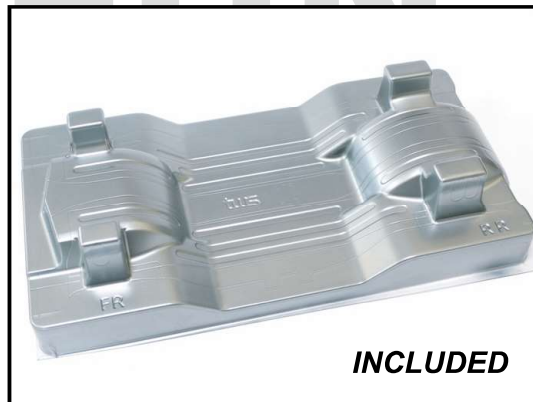

MADE IN TAIWAN

VTR KIT V2

HIGH PERFORMANCE RC TRAIL TRUCK

Model Ver. #60100101

- ★ Overall length 408mm
- ★ Overall width 200mm
- ★ Wheelbase 242mm
- ★ Metal planetary gear carrier
- ★ VTR fender set included
- ★ STT90 tire 90x30x1.9"
- ★ Aluminum shock set
- ★ Two set of shock spring
- ★ Full ball bearing
- ★ Pre-built F&R A162 axle set
- ★ Pre-built reducer box set
- ★ Pre-built transfer box set

CTS CHASSIS

NOTICE
OUTDOOR USE ONLY

14+

SELF

KIT

242mm

73000600
CTS Steel reducer propeller shaft

73000800
12mm Brass Hex Hub 6T (4)

73000900
12mm Brass Hex Hub 8T (4)

70100200
VTR/VTG Fender set

INCLUDED

73000100
Planetary gear (carrier)

INCLUDED

73000300
Transfer case gear set

Age Recommendation:

Not for Children under 14 years