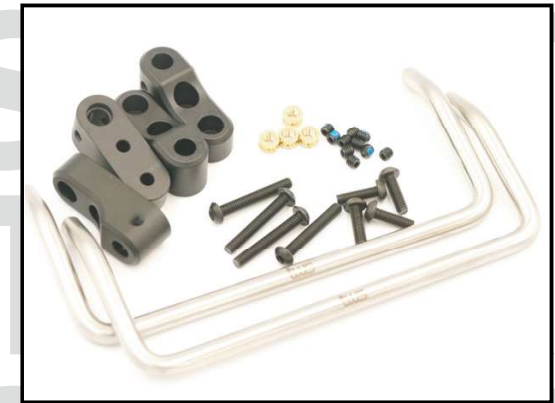

MADE IN TAIWAN

VTR KIT V2

HIGH PERFORMANCE RC TRAIL TRUCK

Model Ver. #60100101

- ★ Overall length 408mm
- ★ Overall width 200mm
- ★ Wheelbase 242mm
- ★ Metal planetary gear carrier
- ★ VTR fender set included
- ★ STT90 tire 90x30x1.9"
- ★ Aluminum shock set
- ★ Two set of shock spring
- ★ Full ball bearing
- ★ Pre-built F&R A162 axle set
- ★ Pre-built reducer box set
- ★ Pre-built transfer box set

73000900
12mm Brass Hex Hub 8T (4)

70100200
VTR/VTG Fender set

INCLUDED

73000100
Planetary gear (carrier)

INCLUDED

73000300
Transfer case gear set

Age Recommendation:

Not for Children under 14 years

73000400
CTS Steel links set (AMS)

73001000
VTR Stainless rockslider set

70201100
Stainless antenna set (2)

73000200
5.8X7 Ball end (10)

73001700
CTS Carbon ESC tray

73001200
CTS Carbon body adapter set

73001300
Alum. Servo arm 25T