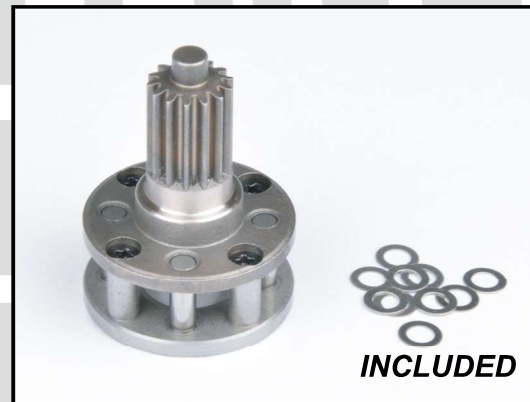

MADE IN TAIWAN

VTR KIT V2

HIGH PERFORMANCE RC TRAIL TRUCK

Model Ver. #60100101

- ★ Overall length 408mm
- ★ Overall width 200mm
- ★ Wheelbase 242mm
- ★ Metal planetary gear carrier
- ★ VTR fender set included
- ★ STT90 tire 90x30x1.9"
- ★ Aluminum shock set
- ★ Two set of shock spring
- ★ Full ball bearing
- ★ Pre-built F&R A162 axle set
- ★ Pre-built reducer box set
- ★ Pre-built transfer box set

CTS CHASSIS

NOTICE
OUTDOOR USE ONLY

14+

SELF

KIT

242mm

73000600
CTS Steel reducer propeller shaft

73000800
12mm Brass Hex Hub 6T (4)

73000900
12mm Brass Hex Hub 8T (4)

70100200
VTR/VTG Fender set

INCLUDED

73000100
Planetary gear (carrier)

INCLUDED

73000300
Transfer case gear set

Age Recommendation:

Not for Children under 14 years

73000400
CTS Steel links set (AMS)

73001000
VTR Stainless rockslider set

70201100
Stainless antenna set (2)

73000200
5.8X7 Ball end (10)

73001700
CTS Carbon ESC tray

73001200
CTS Carbon body adapter set

73001300
Alum. Servo arm 25T