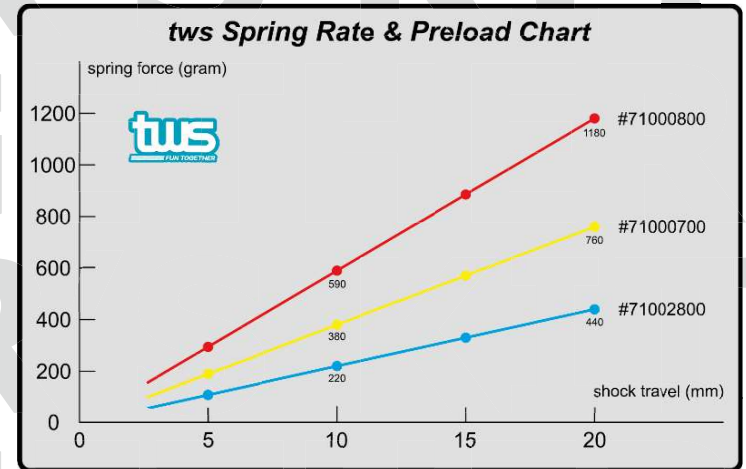

71000700
Soft shock spring 43mm (4)