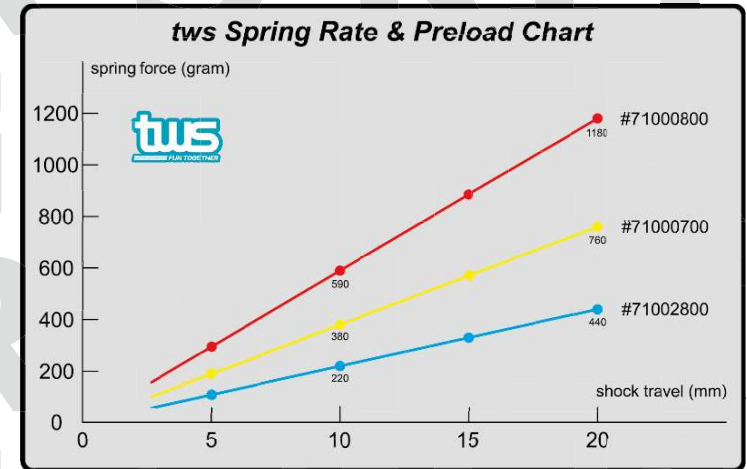

73001600
CTS Alum. Rockslider mount (4)

73001700
CTS Carbon ESC tray