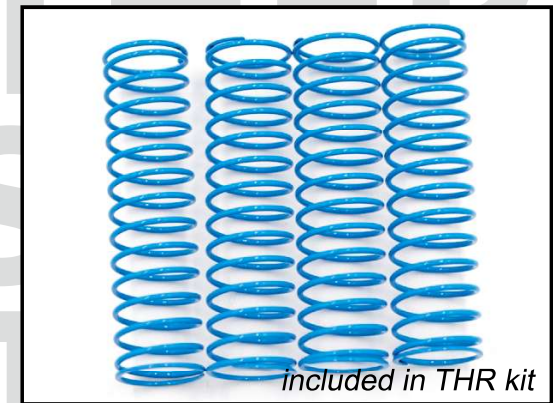

71002800
Super soft shock spring 44mm (4)
included in THR kit