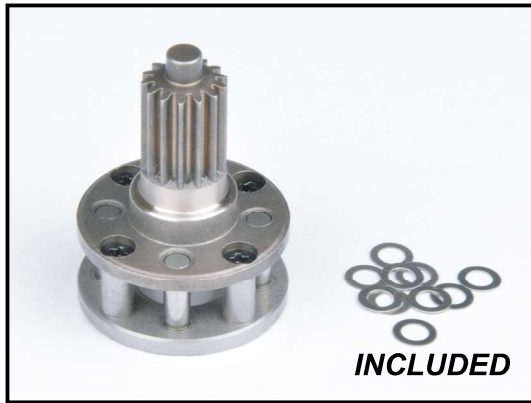

73000900
12mm Brass Hex Hub 8T (4)

73001200
CTS Carbon body adapter set

73001300
Alum. Servo arm 25T

70100200
VTR/VTG Fender set

Age Recommendation:

Not for Children under 14 years

This is not a toy

※Specifications are subject to change without notice.

14+

CTS
CHASSIS

@twsrc.official @twsrcofficial @twsrcofficial

TWS Model Co., Ltd.
tws-rc.com

MADE IN TAIWAN

73000100
Planetary gear (carrier)

73000300
Transfer case gear set

73000600
CTS Steel reducer propeller shaft

70201100
Stainless antenna set (2)

73000200
5.8X7 Ball end (10)

73001700
CTS Carbon ESC tray

73001200
CTS Carbon body adapter set

73001300
Alum. Servo arm 25T

70201000
tws neck strap

Age Recommendation:

Not for Children under 14 years