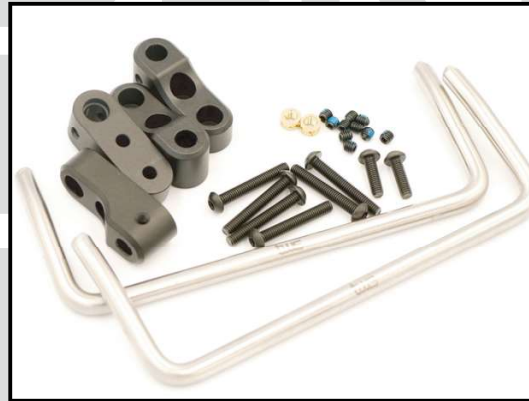

NOTICE
OUTDOOR USE ONLY

14+

KIT 242mm 252mm

60100100
VTR kit (CTS chassis)

70100100
VTR Clear body set

70100105
VTR F&R Bumper

60100200
VTG80 kit (CTS chassis)

70100300
VTG80 Clear body set

TWS Model Co., Ltd.
tws-rc.com

MADE IN TAIWAN

73000500
CTS Steel links set (CMS)

73000400
CTS Steel links set (AMS)

73000800
12mm Brass Hex Hub 6T (4)

73001000
VTR Stainless rockslider set

73001100
VTG Stainless rockslider set

73000900
12mm Brass Hex Hub 8T (4)

73001200
CTS Carbon body adapter set

73001300
Alum. Servo arm 25T

70100200
VTR/VTG Fender set

Age Recommendation:

Not for Children under 14 years

This is not a toy

※Specifications are subject to change without notice.

70201100
Stainless antenna set (2)

73000200
5.8X7 Ball end (10)

73001700
CTS Carbon ESC tray

73001200
CTS Carbon body adapter set

73001300
Alum. Servo arm 25T

70201000
tws neck strap

Age Recommendation:

Not for Children under 14 years