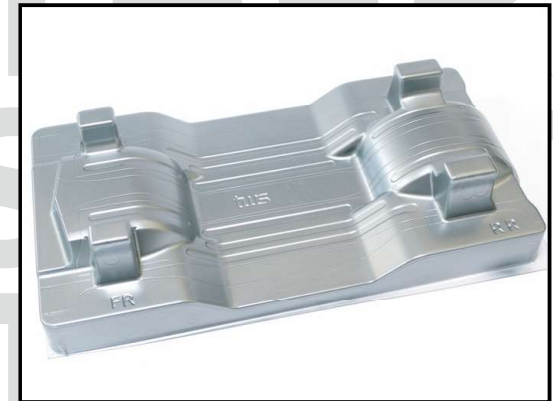

TWS Model Co., Ltd.
tws-rc.com

MADE IN TAIWAN

73000500
CTS Steel links set (CMS)

73000400
CTS Steel links set (AMS)

73000800
12mm Brass Hex Hub 6T (4)

73001000
VTR Stainless rockslider set

73001100
VTG Stainless rockslider set

73000900
12mm Brass Hex Hub 8T (4)

73001200
CTS Carbon body adapter set

73001300
Alum. Servo arm 25T

70100200
VTR/VTG Fender set

Age Recommendation:

Not for Children under 14 years

This is not a toy

※Specifications are subject to change without notice.