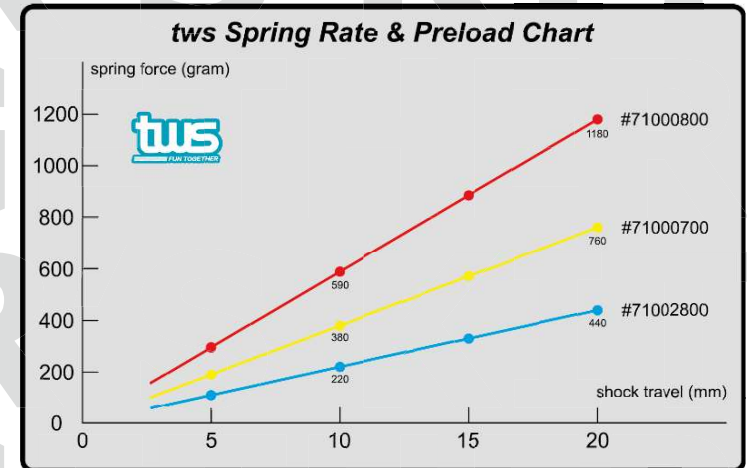

70200400BK
52X31-3 type A Rims (black) (4)

70200500BK
52X31-3 type B Rims (black) (4)

70200200
tws Sticker (2)

76000200
Brushed motor 540 5S-13T

Motor Type : 540 Size, Brushed
Turns : 13T
Rotor : 5-Slot
Dimensions : 54.5mm X Ø36mm
Weight : 160g
Motor Shaft : Ø3.16mm
Cells : 2-3S LiPo / 6-9 Cell NiMH
KV Rating : 2250KV
(16650RPM@2S / 25000RPM@3S)
NOTICE :
Procedures, which if not properly followed,
create a possibility of physical property damage
and a little or no possibility of injury.