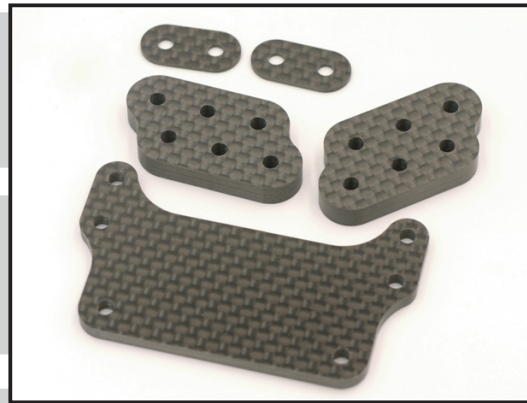

73001600
CTS Alum. Rockslider mount (4)