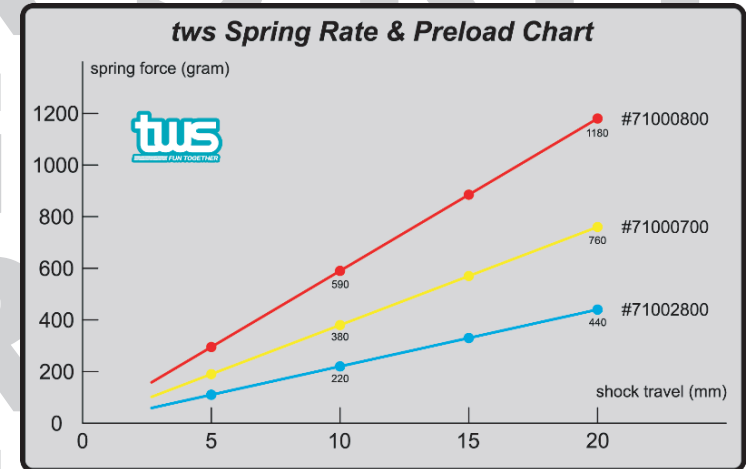

73001200
CTS Carbon body adapter set

70201000
tws neck strap