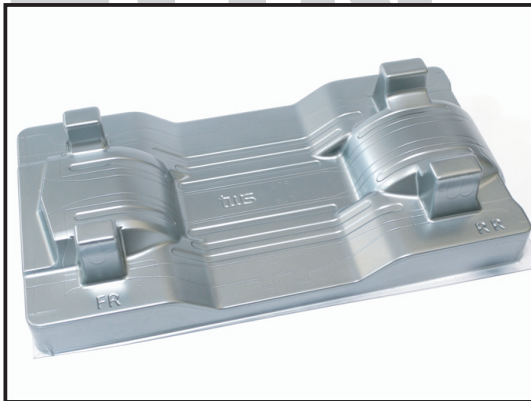

TWS Model Co., Ltd.
tws-rc.com

MADE IN TAIWAN

VTG80KIT

Model Ver. #60100200

RC 4WD HIGH PERFORMANCE VEHICLE

CTS CHASSIS

SPECIFICATION

- Length 390mm
- Width 200mm
- Height 190mm
- Wheelbase 252mm
- Gear ratio 40~62.5 (default 50)
- Pinion gear module M0.6

- ★ALUM. SHOCK SET
- ★FULL BALL BEARING
- ★STT90 TIRE 90X30X1.9
- ★STEEL SHAFT COUPLER
- ★A162 FRONT AND REAR AXLE SETS
- ★CNC MACHINING SPIRAL BEVEL GEAR
- ★HIGH-EFFICIENCY PLANETARY GEARBOX
- ★THE REVERSE ROTATION TRANSFER CASE

73000600
CTS Steel reducer propeller shaft

73000800
12mm Brass Hex Hub 6T (4)

73000900
12mm Brass Hex Hub 8T (4)

70100200
VTR/VTG Fender set

73000700BK
Front soft cab top set (black)

73000700BR
Front soft cab top set (brown)