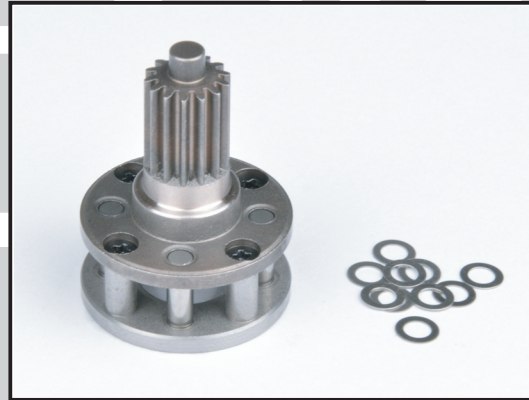

TWS Model Co., Ltd.
tws-rc.com

MADE IN TAIWAN

73000500
CTS Steel links set (CMS)

73000400
CTS Steel links set (AMS)

73001100
VTG Stainless rockslider set

70201100
Stainless antenna set (2)

73000100
Planetary gear (carrier)

73000300
Transfer case gear set

73001200
CTS Carbon body adapter set

73001300
Alum. Servo arm 25T

70200200
tws Sticker (2)

Age Recommendation:

Not for Children under 14 years

This is not a toy

※Specifications are subject to change without notice.

76000200
Brushed motor 540 5S-13T

Motor Type : 540 Size, Brushed
Turns : 13T
Rotor : 5-Slot
Dimensions : 54.5mm X Ø36mm
Weight : 160g
Motor Shaft : Ø3.16mm
Cells : 2-3S LiPo / 6-9 Cell NiMH
KV Rating : 2250KV
(16650RPM@2S / 25000RPM@3S)
NOTICE :
Procedures, which if not properly followed,
create a possibility of physical property damage
and a little or no possibility of injury.