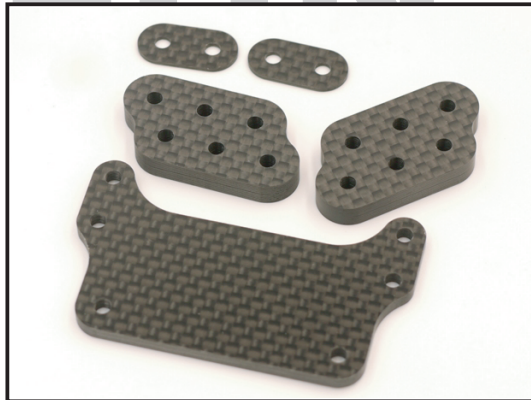

TWS Model Co., Ltd.
tws-rc.com

MADE IN TAIWAN

73000500
CTS Steel links set (CMS)

73000400
CTS Steel links set (AMS)

73001100
VTG Stainless rockslider set

70201100
Stainless antenna set (2)

73000100
Planetary gear (carrier)

73000300
Transfer case gear set

73001200
CTS Carbon body adapter set

73001300
Alum. Servo arm 25T

70200200
tws Sticker (2)

Age Recommendation:

Not for Children under 14 years

This is not a toy

※Specifications are subject to change without notice.