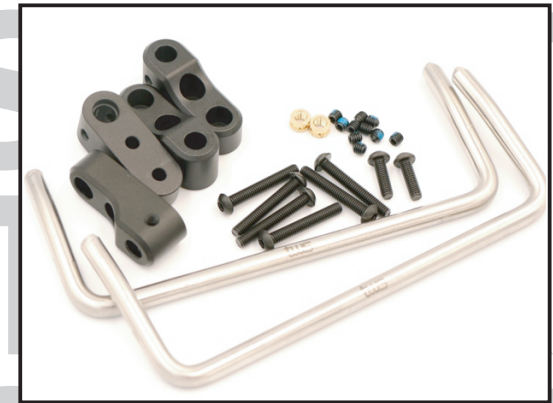

TWS Model Co., Ltd.
tws-rc.com

MADE IN TAIWAN

73000500
CTS Steel links set (CMS)

73000400
CTS Steel links set (AMS)

73001100
VTG Stainless rockslider set

70201100
Stainless antenna set (2)

73000100
Planetary gear (carrier)

73000300
Transfer case gear set

73001200
CTS Carbon body adapter set

73001300
Alum. Servo arm 25T

70200200
tws Sticker (2)

Age Recommendation:

Not for Children under 14 years

This is not a toy

※Specifications are subject to change without notice.