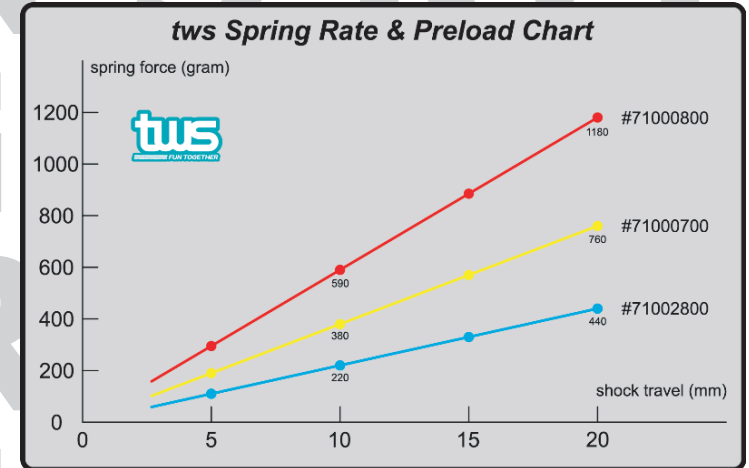

76000200
Brushed motor 540 5S-13T

Motor Type : 540 Size, Brushed
Turns : 13T
Rotor : 5-Slot
Dimensions : 54.5mm X Ø36mm
Weight : 160g
Motor Shaft : Ø3.16mm
Cells : 2-3S LiPo / 6-9 Cell NiMH
KV Rating : 2250KV
(16650RPM@2S / 25000RPM@3S)
NOTICE :
Procedures, which if not properly followed,
create a possibility of physical property damage
and a little or no possibility of injury.