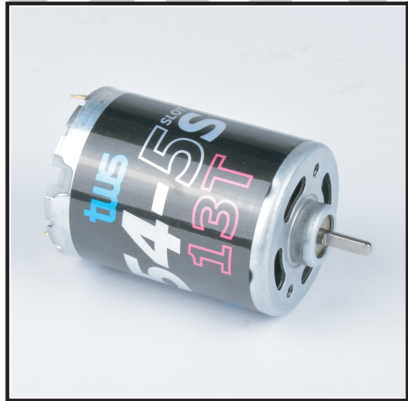

TWS Model Co., Ltd.
tws-rc.com

MADE IN TAIWAN

VTG80KIT

Model Ver. #60100200

RC 4WD HIGH PERFORMANCE VEHICLE

CTS CHASSIS

SPECIFICATION

- Length 390mm
- Width 200mm
- Height 190mm
- Wheelbase 252mm
- Gear ratio 40~62.5 (default 50)
- Pinion gear module M0.6

73000600
CTS Steel reducer propeller shaft

73000800
12mm Brass Hex Hub 6T (4)

73000900
12mm Brass Hex Hub 8T (4)

70100200
VTR/VTG Fender set

73000700BK
Front soft cab top set (black)

73000700BR
Front soft cab top set (brown)

73000300
Transfer case gear set

73001200
CTS Carbon body adapter set

73001300
Alum. Servo arm 25T

70200200
tws Sticker (2)

Age Recommendation:

Not for Children under 14 years

This is not a toy

※Specifications are subject to change without notice.

76000200
Brushed motor 540 5S-13T

Motor Type : 540 Size, Brushed
Turns : 13T
Rotor : 5-Slot
Dimensions : 54.5mm X Ø36mm
Weight : 160g
Motor Shaft : Ø3.16mm
Cells : 2-3S LiPo / 6-9 Cell NiMH
KV Rating : 2250KV
(16650RPM@2S / 25000RPM@3S)
NOTICE :
Procedures, which if not properly followed,
create a possibility of physical property damage
and a little or no possibility of injury.